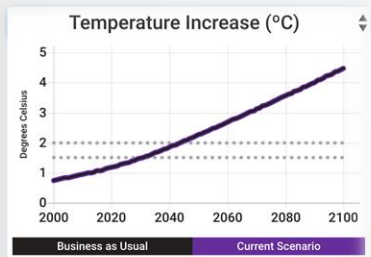

Tag 3

WORLD **CLIMATE** SIMULATION
Your turn to negotiate

Aushandeln eines weltweiten Klimaabkommens

CLIMATEINTERACTIVE
Tools for a thinking future

MOHAMMED VI POLYTECHNIC UNIVERSITY

MIT Sloan MANAGEMENT

CCI
CLIMATE CHANGE INITIATIVE at University Massachusetts Lowell

	Emissions Peak Year	Reductions Begin Year	Annual Reduction Rate	Prevent Deforestation	Promote Afforestation
US	2100	2100	0%	0%	0%
EU	2100	2100	0%	0%	0%
Other Developed	2100	2100	0%	0%	0%
China	2100	2100	0%	0%	0%
India	2100	2100	0%	0%	0%
Other Developing	2100	2100	0%	0%	0%

+4.5°C
Temperature Increase by 2100

WORLD CLIMATE SIMULATION
Your turn to negotiate

CLIMATEINTERACTIVE

MIT MANAGEMENT SLOAN SCHOOL